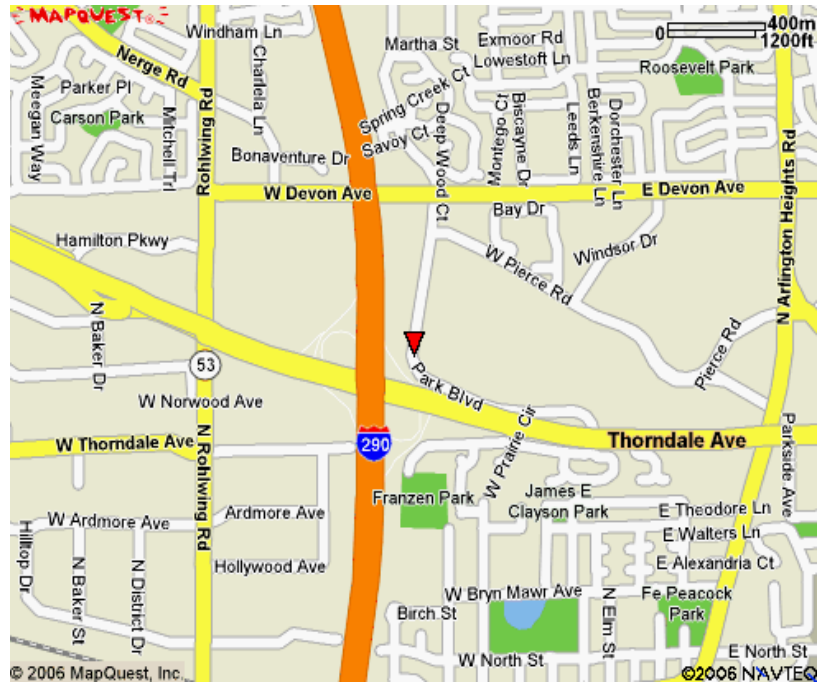

The Westin Chicago Northwest

(630) 773-4000 or visit <http://www.starwoodhotels.com/westin/index.html>

Directions:

From East

Take Interstate 90 West to Route 53 South. Proceed on Rt-53 to the Thorndale Avenue Exit. Turn left onto Thorndale and continue to Park Boulevard. The hotel is located on the right.

From North

Take Route 53 South to the Thorndale Avenue Exit. Turn left onto Thorndale and continue to Park Boulevard. The hotel is located on the right.

From West

Take Interstate 90 East to Route 53 South. Proceed on Rt-53 to the Thorndale Avenue Exit. Turn left onto Thorndale and continue to Park Boulevard. Turn left on Park Boulevard and the hotel is located on the right.

From South

Take Interstate 294 North to Interstate 290 West. Take the Thorndale Avenue Exit and turn right. Turn left at the first light, Park Blvd. Hotel is located 1/2 mile on your right.

**Westin Chicago Northwest
400 Park Blvd.
Itasca, IL 60143**